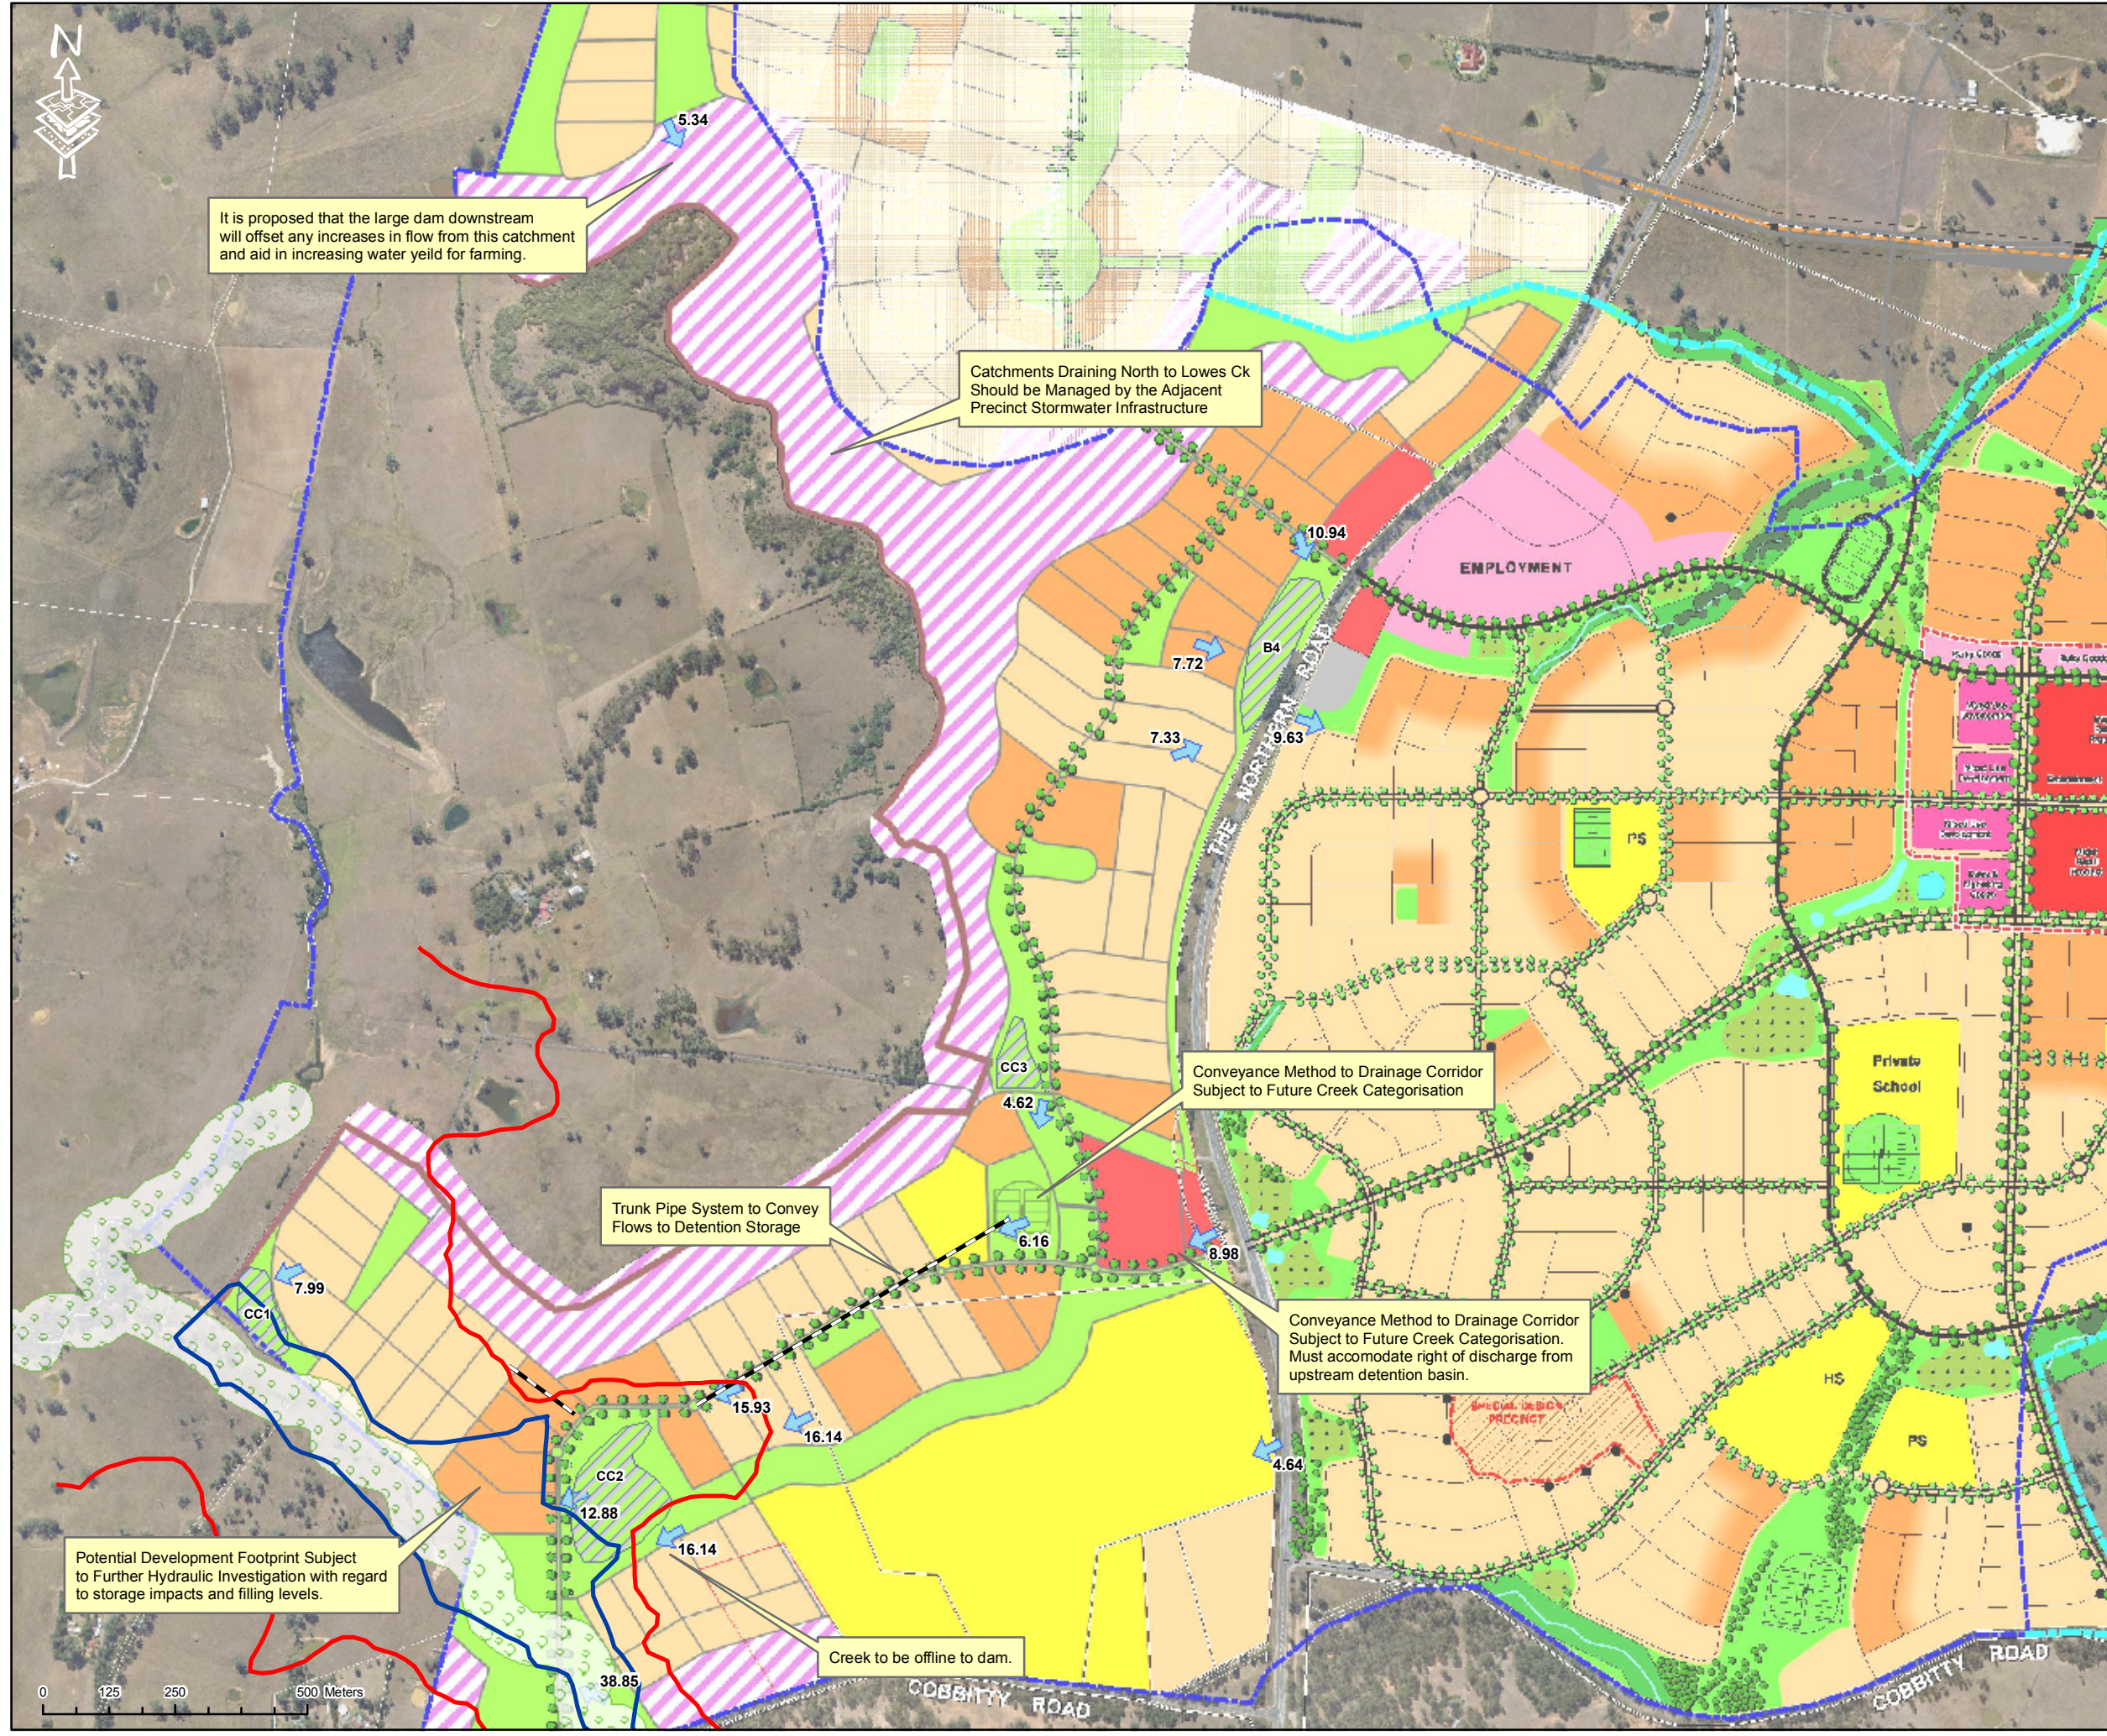

1. Legend
2. 100Y ARI Extent - Cobbitty Ck
   - PMF Extent (Nepean River)
   - - - Proposed Trunk Pipe System
   - ▨ Cobbitty Creek Buffer
   - ➔ Stormwater Detention Storage
   - ▭ Developed 100 Y ARI Flows

Details

Issue	Amendment	Date
A	Draft Report	18 Jan 07
B	Report	23 Mar 07

Project
ORAN PARK PRECINCT STORMWATER MASTERPLAN

Drawing Title
**FIGURE 7.2
PROPOSED STORMWATER
MASTERPLAN
ORAN PARK PRECINCT WEST**

Scale	1:12,000
Drawn	JL
Checked	
Job No	X06061.01
Drawing Number	SK01