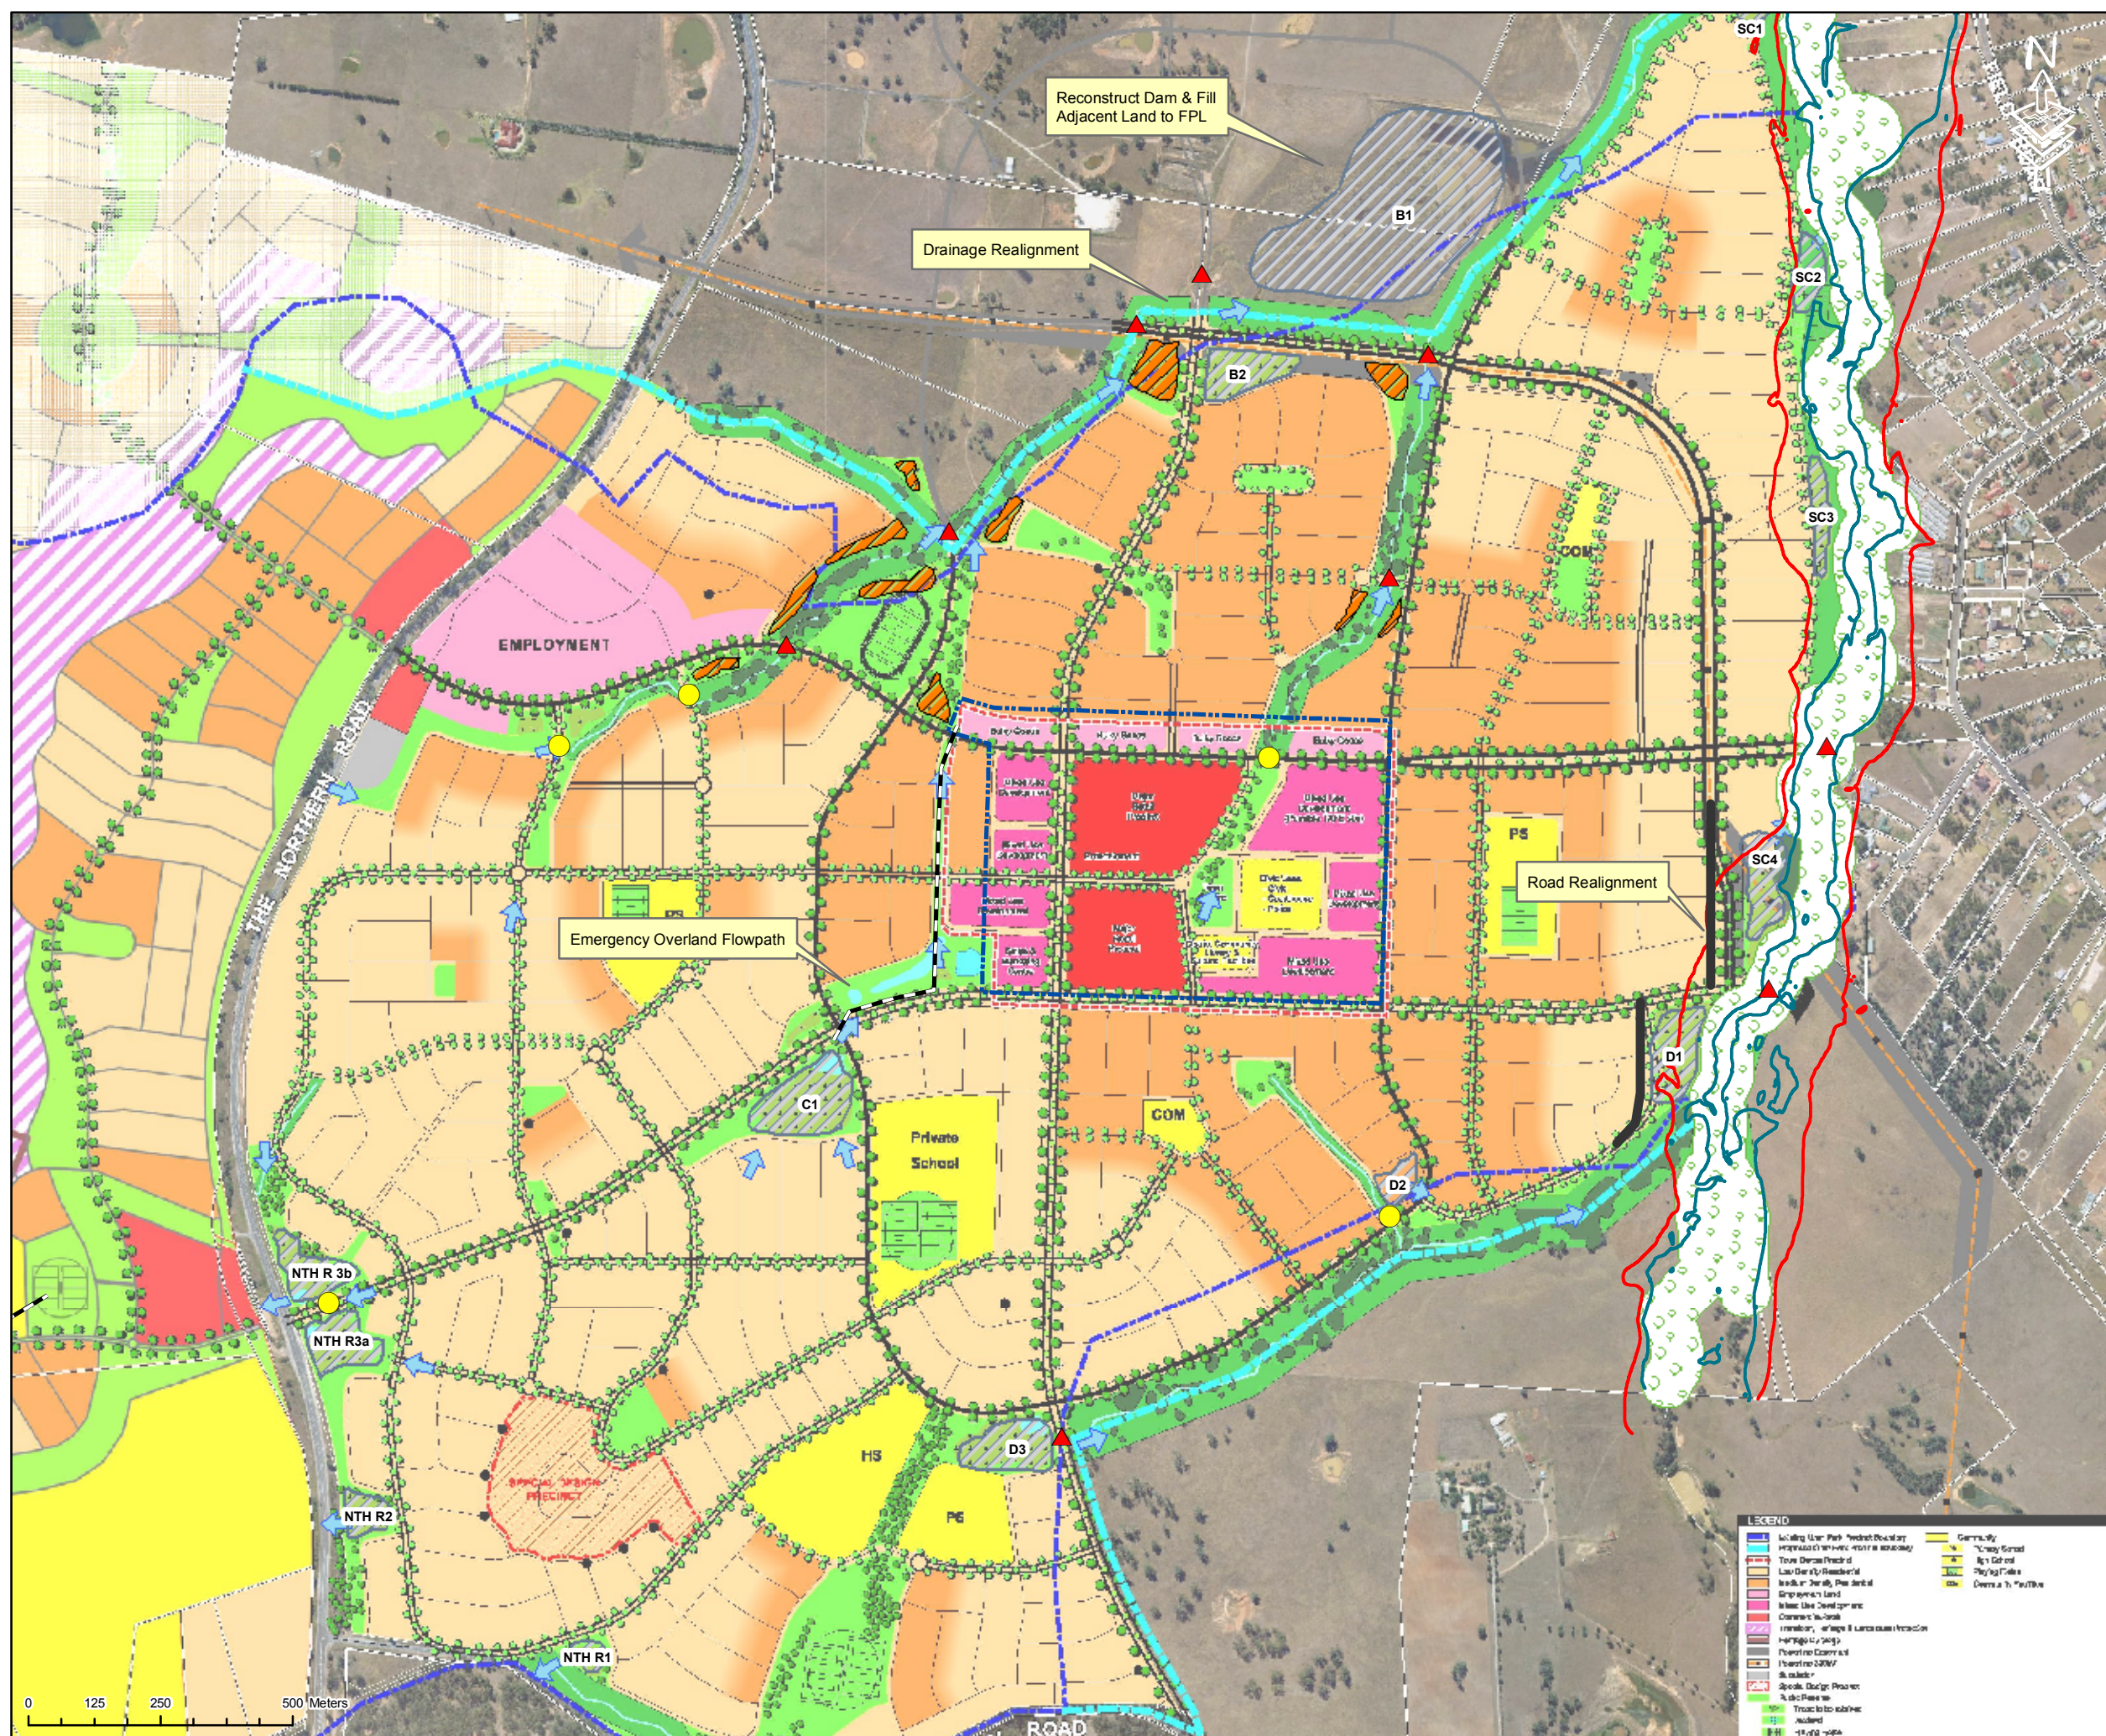

1. Legend
2. Proposed_Minor_Crossings
   - ▲ Proposed Bridges
   - PMF Extent
   - 100 Y ARI Extent
   - Trunk Pipe System
   - Lot Based OSD Area
   - South Creek Buffer (50m)
   - 2 Y ARI Detention Storage
   - Major Stormwater Detention Storage
   - ➔ Developed Peak Flows

Details

Issue	Amendment	Date
A	Draft Report	18 Jan 07
B	Report	23 Mar 07

Project
ORAN PARK PRECINCT STORMWATER MASTERPLAN

Drawing Title
**FIGURE 7.1
PROPOSED STORMWATER
MASTERPLAN
ORAN PARK PRECINCT EAST**

Scale 1:12,000
Drawn JL
Checked
Job No X06061.01
Drawing Number SK01