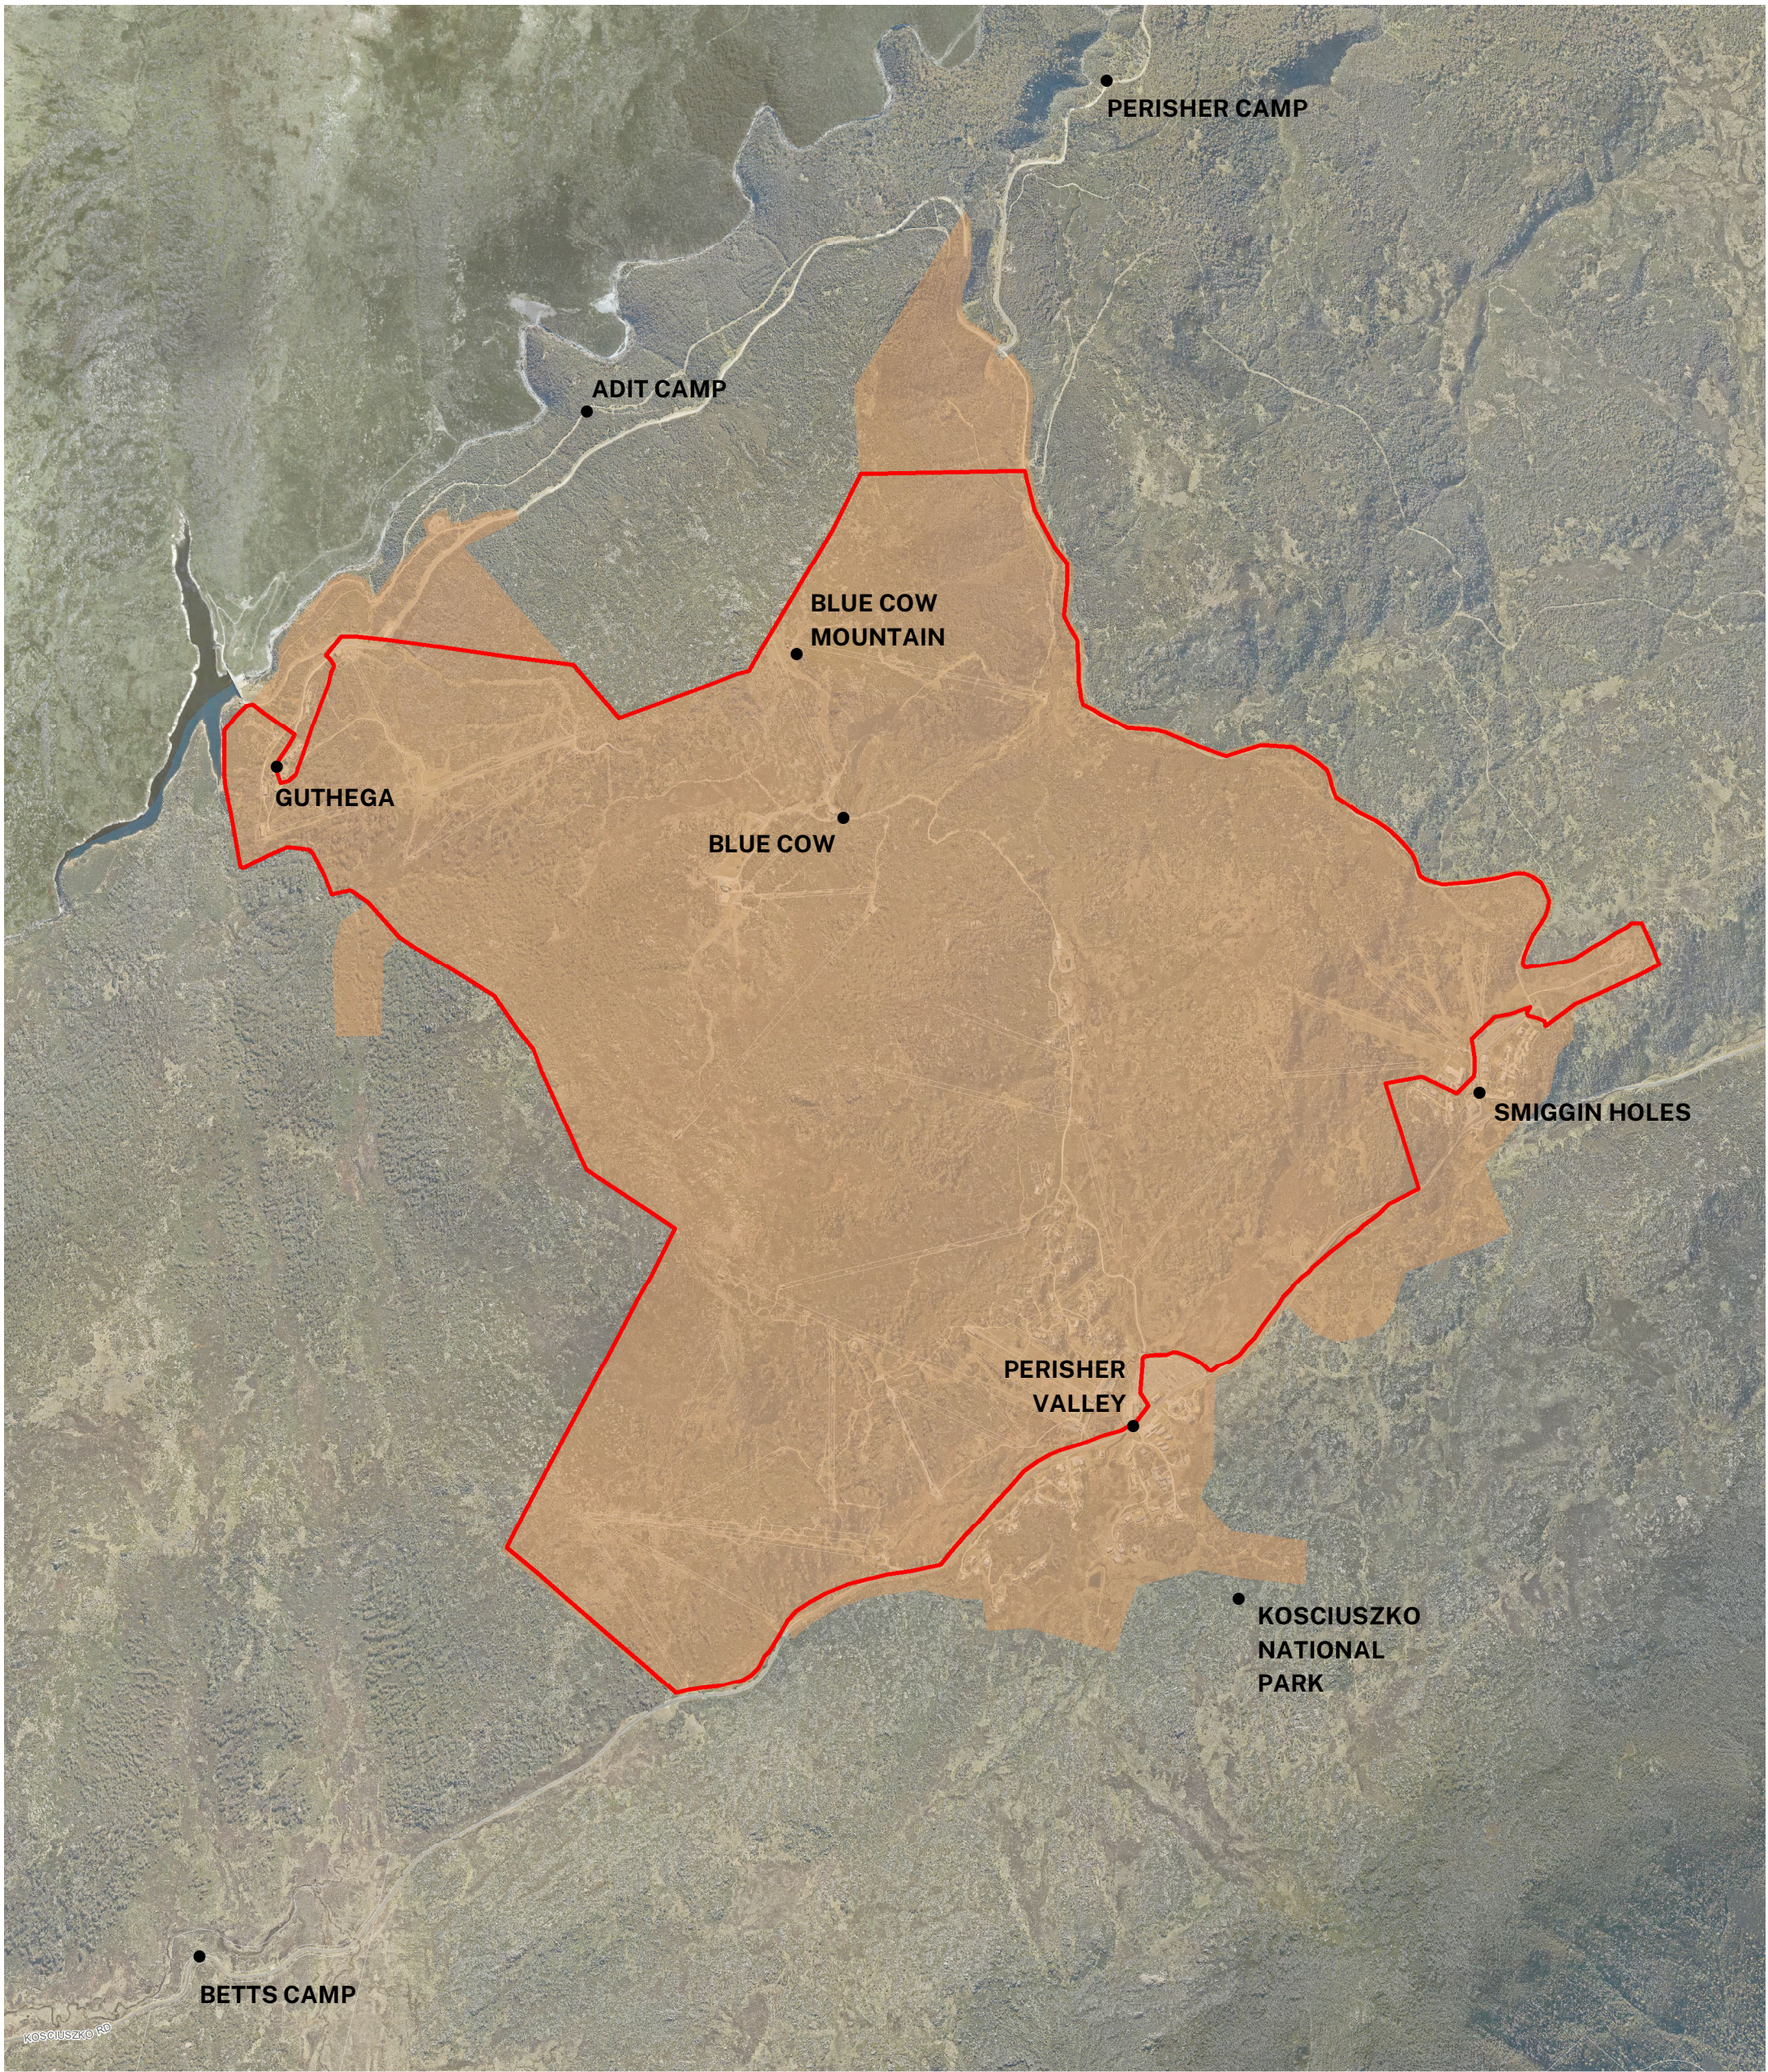

Major Resorts Licence Area Map

- Town
- Thredbo Alpine Resort Licence Area
- Thredbo Alpine Resort
- Cadastre 21/11/2022 © Spatial Services

Intended Map Size: A3
Publication Date: 21/11/2022
Coordinate System: GDA 1994 MGA Zone 55

Disclaimer: The Department of Planning and Environment makes every effort to ensure the quality of information available on this map. Before relying on the information on this map, users should carefully evaluate its accuracy, currency, completeness and relevance for their purposes. The Department cannot guarantee and assumes no legal liability or responsibility for the accuracy, currency or completeness of the information

Major Resorts Licence Area Map

- Town
- ▭ Consolidated Mountain Licence Area
- ▭ Perisher Range Alpine Resort
- ▭ Cadastre 21/11/2022 © Spatial Services

Intended Map Size: A3
 Publication Date: 23/11/2022
 Coordinate System: GDA 1994 MGA Zone 55